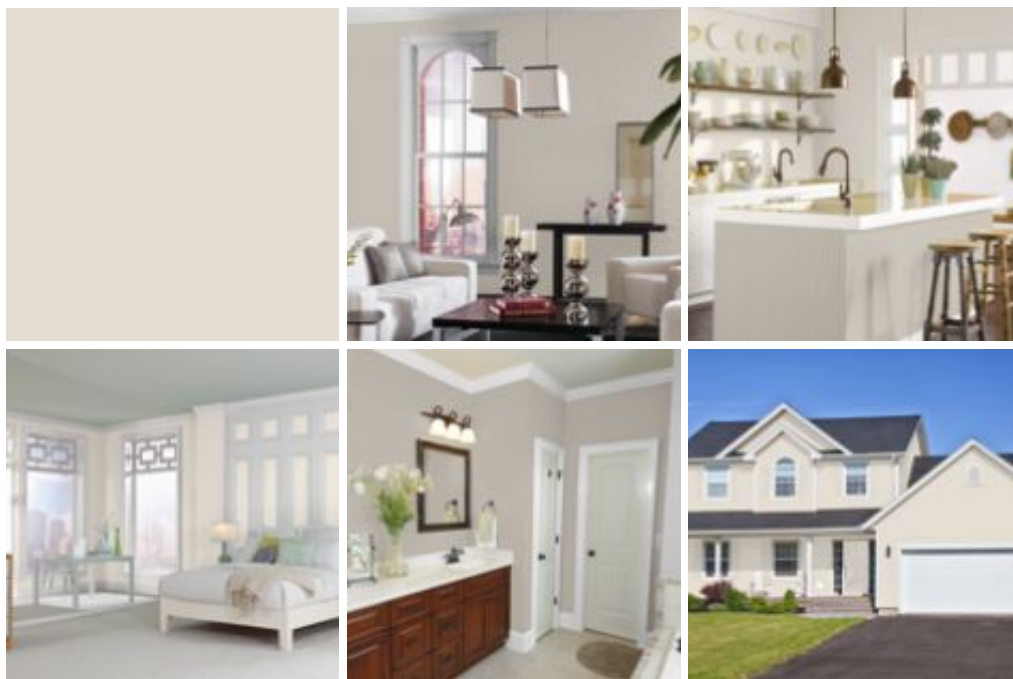

Color Details

Color Family: White & Pastel

RGB Value: R-227 | G-221 | B-211

Hexadecimal Value: #E3DDD3

LRV: 73

Due to individual computer monitor limitations, colors seen here may not accurately reflect the selected color. To confirm your color choices, visit your neighborhood Sherwin-Williams store and refer to our in-store color cards.

MY STORE:

NOTES:

We can also be reached by phone at: 1-800-4-SHERWIN (1-800-474-3794)